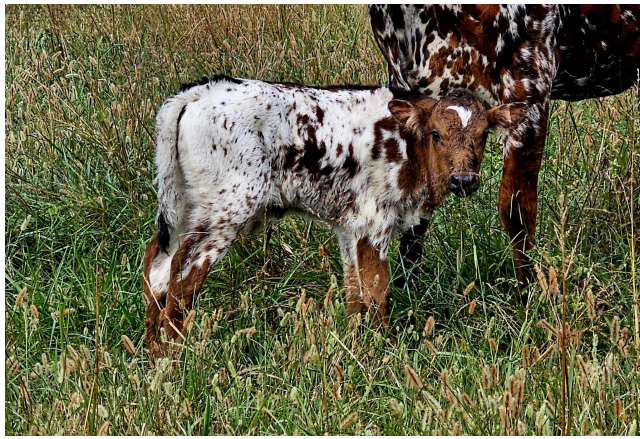

BCK Ruff Edge

Date of Birth: 09/22/2024
Registration 1: Pending

Courtesy of Kneir Longhorns

COWBOY TUFF CHEX

Rex's Red Rose

THE EDGE of RM

RM Special Caliber 734

COWBOY CHEX

BL RIO CATCHIT

M.C. SUPER REX

Max's Red Rose

DRAG IRON

RM Rose of Sebastian

Top Caliber

CHOSEN FEW