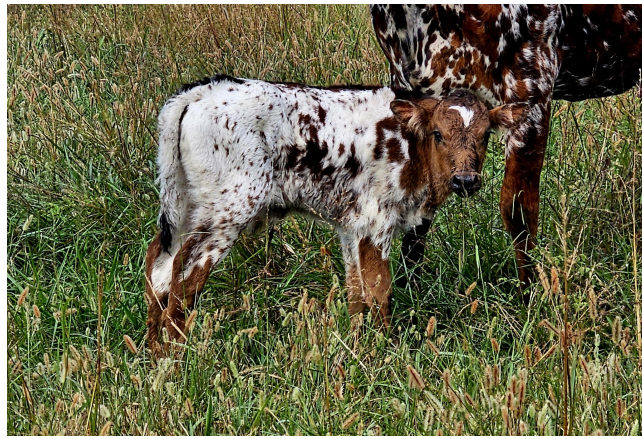

BCK Ruff Edge

Date of Birth: 09/22/2024
Registration 1: Pending

Courtesy of Kneir Longhorns

COWBOY TUFF CHEX

Rex's Red Rose

THE EDGE of RM

RM Special Caliber 734

COWBOY CHEX

BL RIO CATCHIT

M.C. SUPER REX

Max's Red Rose

DRAG IRON

RM Rose of Sebastian

Top Caliber

CHOSEN FEW