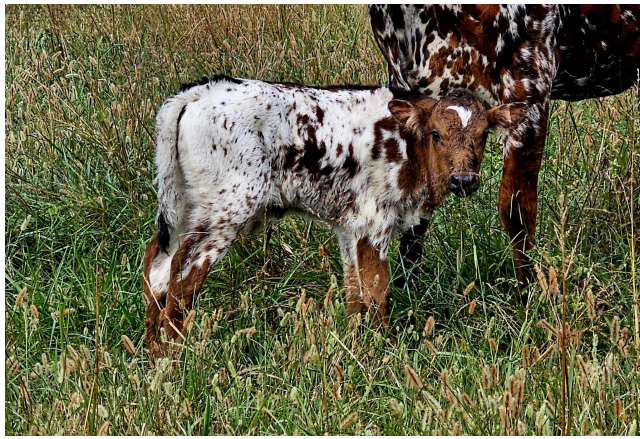

BCK Ruff Edge

Date of Birth: 09/22/2024
Registration 1: Pending

Courtesy of Kneir Longhorns

BCK Ruff Edge

Cowboy Ruff

Pacific Rimfire

COWBOY TUFF CHEX

Rex's Red Rose

THE EDGE of RM

RM Special Caliber 734

COWBOY CHEX

BL RIO CATCHIT

M.C. SUPER REX

Max's Red Rose

DRAG IRON

RM Rose of Sebastian